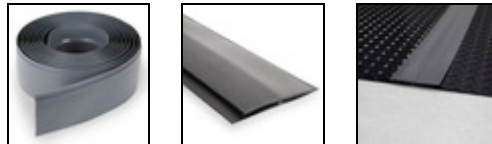

Garage Floor Matting – Center Connectors

Garage Floor Matting Center Connector Trim allows you to easily link two roll out garage mats together to form one larger mat. The double slot firmly holds both mats for a long-term, waterproof seal solution.

- The double-slotted connector design makes linking roll-out mats quick and easy.
- This garage connector trim is available 25' long and can be cut to any length needed.
- A waterproof seal ensures that liquids will not drain between the mats and the connector.
- Ensure a clean finished look with 3 colors - black, grey and clear - to coordinate with any garage.
- The commercial-grade vinyl construction is durable and holds up to the most extreme conditions and yet is easy to trim to fit any space.