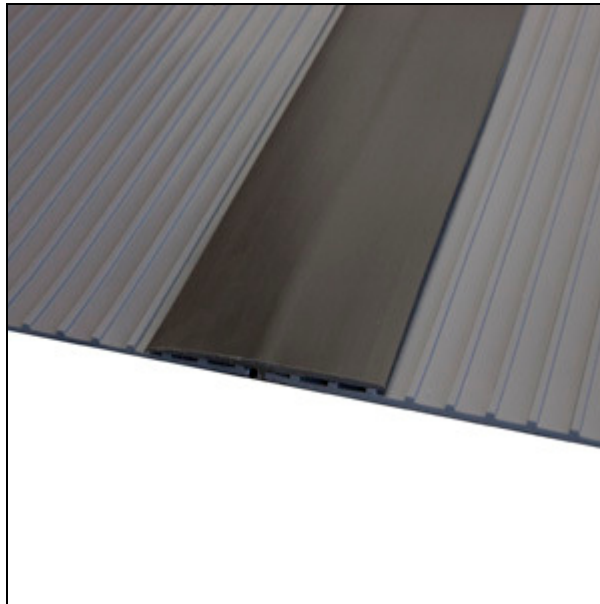

Garage Floor Matting – Center Connectors

Garage Floor Matting Center Connector Trim allows you to easily link two roll out garage mats together to form one larger mat. The double slot firmly holds both mats for a long-term, waterproof seal solution.

- The double-slotted connector design makes linking roll-out mats quick and easy.
- This garage connector trim is available 25' long and can be cut to any length needed.
- A waterproof seal ensures that liquids will not drain between the mats and the connector.
- Ensure a clean finished look with 3 colors - black, grey and clear - to coordinate with any garage.
- The commercial-grade vinyl construction is durable and holds up to the most extreme conditions and yet is easy to trim to fit any space.

Item No: GRFLMCT

Standard Sizes (Approximate)

Size	Qty. 1	Qty. 2-10	Qty. 11-25	Qty. 26+
25' Long Roll	\$61.25	\$59.50	\$57.75	\$55.25

Standard Colors

Midnight Black

Slate Grey

Clear